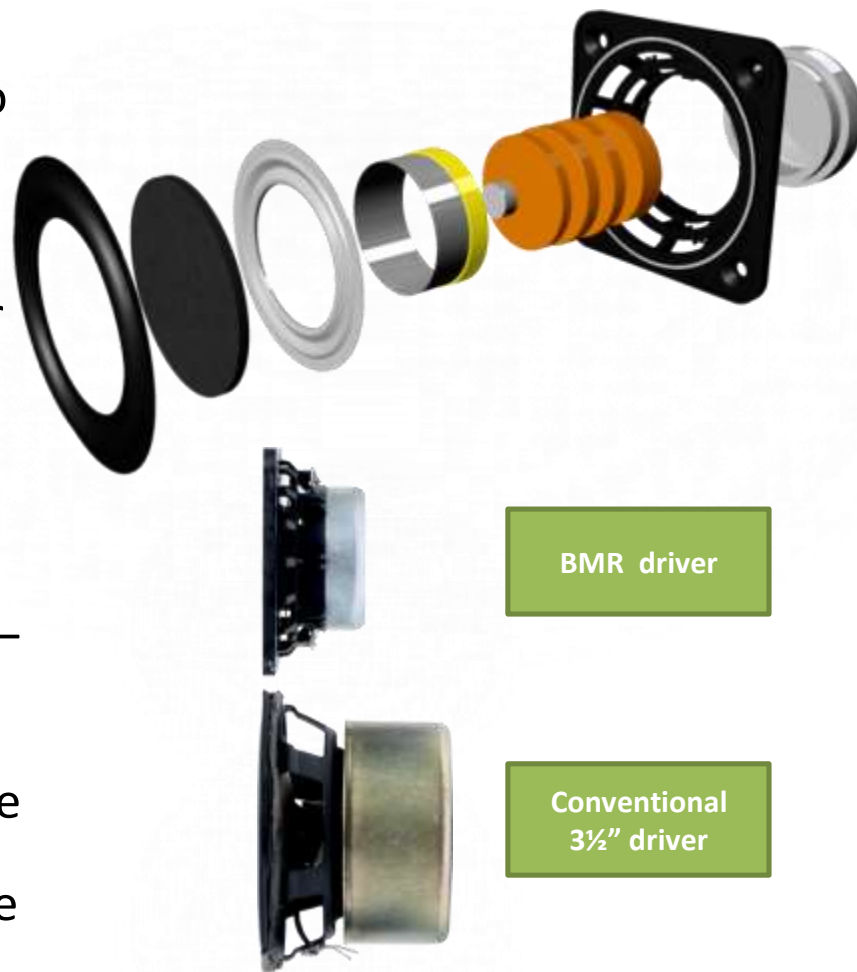

What is BMR Speaker Technology?

BMR is a revolutionary high-end technology using a single, flat panel to produce a wide bandwidth sound with exceptional dispersion

BMR combines a flat NXT panel that is driven like a conventional piston driver to provide excellent power handling across an ultra-wide range of frequencies.

The compact nature of the single BMR driver allows the internal cabinet volume to be used to excellent effect – even in a miniature enclosure

Because the higher frequencies are produced by ‘vibration modes’ over the BMR’s entire surface, dispersion is exceptionally wide and instruments are reproduced much more realistically